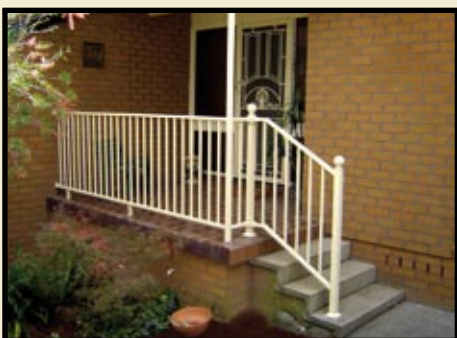

& GARDEN FENCING

- We can custom make to suit your own individual or council requirements for decorative panels and gates.

- Available in a variety of styles & colours to suit your own individual preferences and home requirements.

NEW RANGE

PERSONALISED DECORATIVE INFILLS ALSO AVAILABLE

“Add a decorative touch to your home”