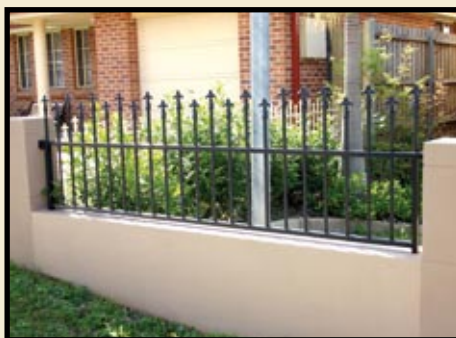

& GARDEN FENCING

- We can custom make to suit your own individual or council requirements for decorative panels and gates.

- Available in a variety of styles & colours to suit your own individual preferences and home requirements.

NEW RANGE

PERSONALISED DECORATIVE INFILLS ALSO AVAILABLE

“Add a decorative touch to your home”