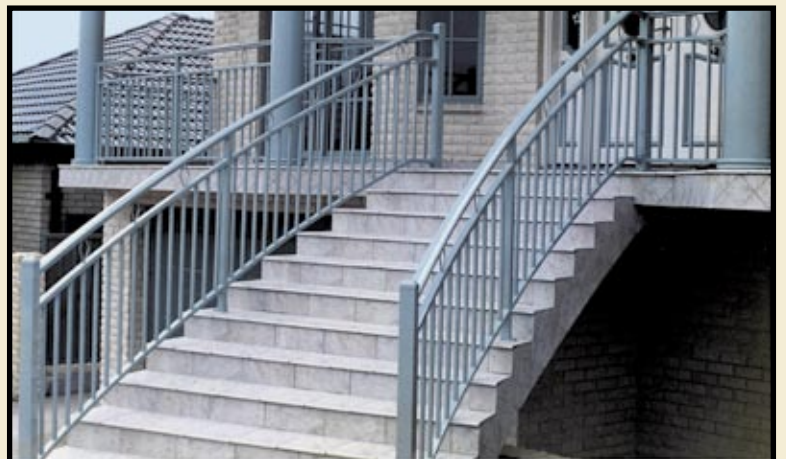

SECURITY FENCING

- Available in a variety of heights, widths & colours to suit your requirements.
- Manufactured in two material finishes; Pre-Galvanised / powder coated & Hot Dip Galvanised only.
- Security Fencing is extensively used around schools, commercial and industrial properties. A crimped spear top creates extra security around your premises.

CREST

CHEVRON LEVEL

CHEVRON HI-LO

CHEVRON LEVEL
MIDRAIL

CHEVRON HI-LO
MIDRAIL

DECORATIVE POOL

- Designed and manufactured to comply with the Australian standards for swimming pool safety fences and gates.
- Two basic material finishes:
 - Pre-Galvanised / powder coated - highly recommended for general gardens and front fences.
 - Aluminium / powder coated - provides premium quality, long life and is recommended for use around pools, including salt water pools and seaside living.

ANOTHER ALTERNATIVE - The Hand Rail

- Commonly used on balconies, patios, verandahs and stairways.

& GARDEN FENCING

- We can custom make to suit your own individual or council requirements for decorative panels and gates.